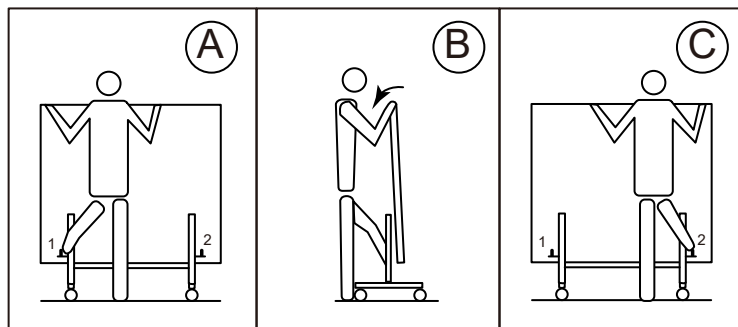

JOOOLA®

Art. 11645 JOOLA OUTDOOR J500A GREY TABLE TENNIS TABLE

09.2021

EN 14468-1

| | | | |
|--|---|---|---|
| 1  x2 N/A | 2  x4 R-1-11645-01-110 | 3  x4 R-0-11200-02-110 | 4  x1 R-1-11642-01-110 |
|--|---|---|---|

FIG.1

FIG.2

Note: Only one of the 2 casters with the Lock(5C)

FIG.3

FIG.4

FIG.5

FIG.6