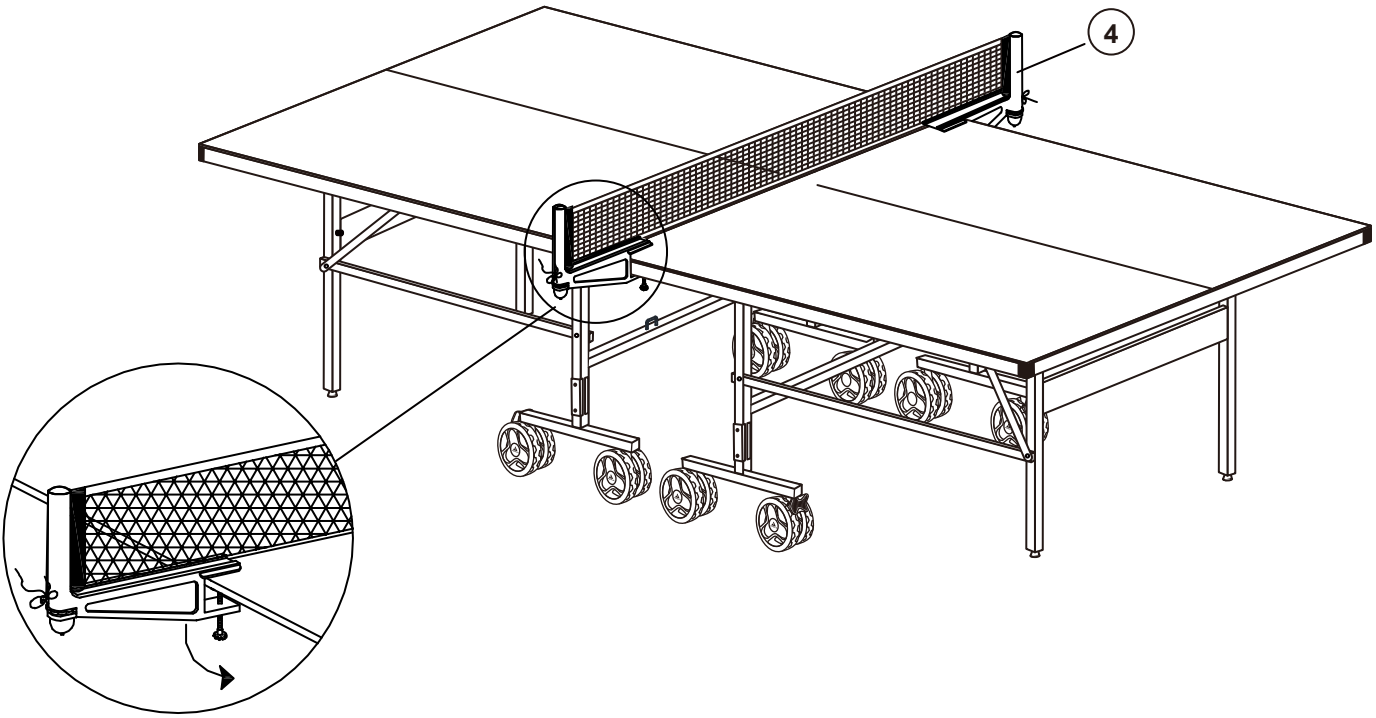

JOOOLA®

Art. 11645 JOOLA OUTDOOR J500A GREY TABLE TENNIS TABLE

09.2021

EN 14468-1

| | | | |
|--|---|---|---|
| 1  x2 N/A | 2  x4 R-1-11645-01-110 | 3  x4 R-0-11200-02-110 | 4  x1 R-1-11642-01-110 |
|--|---|---|---|

FIG.1

FIG.2

Note: Only one of the 2 casters with the Lock(5C)

FIG.3

FIG.4

FIG.5

FIG.6